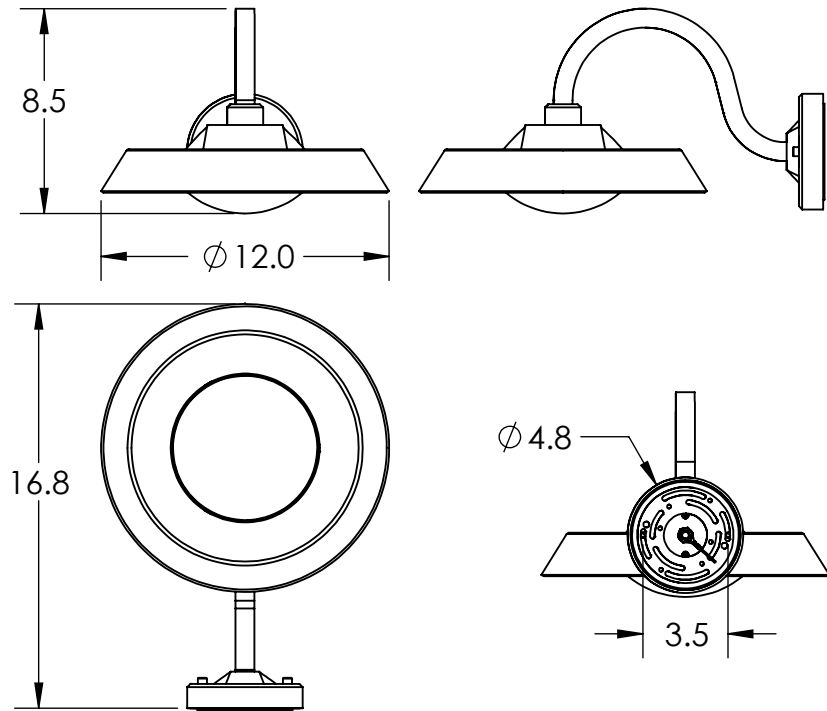

All dimensions are shown in inches unless otherwise stated.

Mounting Method: J-Box Wall Mount

PRODUCT DESCRIPTION

Part modern and part country, the Farmhouse Sconce combines the clean lines of contemporary design with a time-honored silhouette. AC LED lamping minimizes energy consumption and fixture maintenance.

PRODUCT SPECIFICATION

Construction: Aluminum Body With Blown Glass

Finish Options: **AG** **SB** **TB**

Glass Types:

Suspension Method: Wall Mount

Weight(lbs.): 5

UL Rating: Wet

Top Diffuser: Closed

Bottom Diffuser: Closed Glass

Light Source: LED

Electrical Qty: 1

Wattage (Watts): 4.5

Voltage (Volts): 120

Source Lumens: 400

Dimming: ELV to 1%

CCT: 3000K

Driver Quantity & Location: 0

CRI: 93+

Power Factor: >0.9

SCAN FOR MORE INFORMATION

Notes:

GENERAL NOTES:

Visit studio.hammerton.com to read about our Lifetime Limited Warranty.

All Hammerton fixtures are handcrafted by artisans. Subtle imperfections reflect the mark of the artisan and should be expected in any handcrafted product. Dimensions may vary up to 7/8".